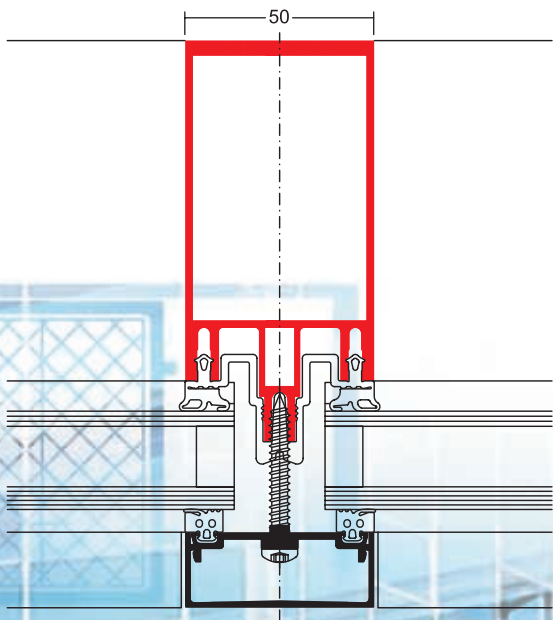

WICTEC® 50 E

Mullions and transoms
same geometry