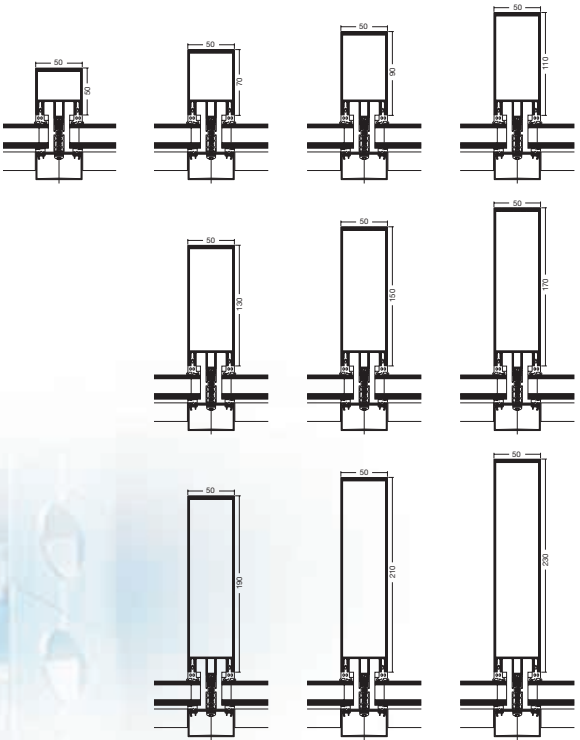

WICTEC® 50 A

Supplementary element

10 construction depths as standard – the right one for each requirement.

Hydro Building Systems GmbH

Söflinger Straße 70

89077 Ulm/Donau

Germany

Phone +49 731 39 84 - 0