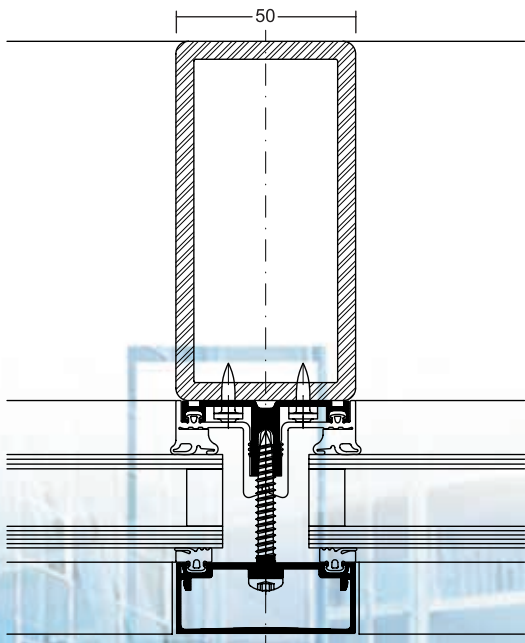

WICTEC® 50 A

Supplementary element

10 construction depths as standard – the right one for each requirement.

Hydro Building Systems GmbH

Söflinger Straße 70

89077 Ulm/Donau

Germany

Phone +49 731 39 84 - 0